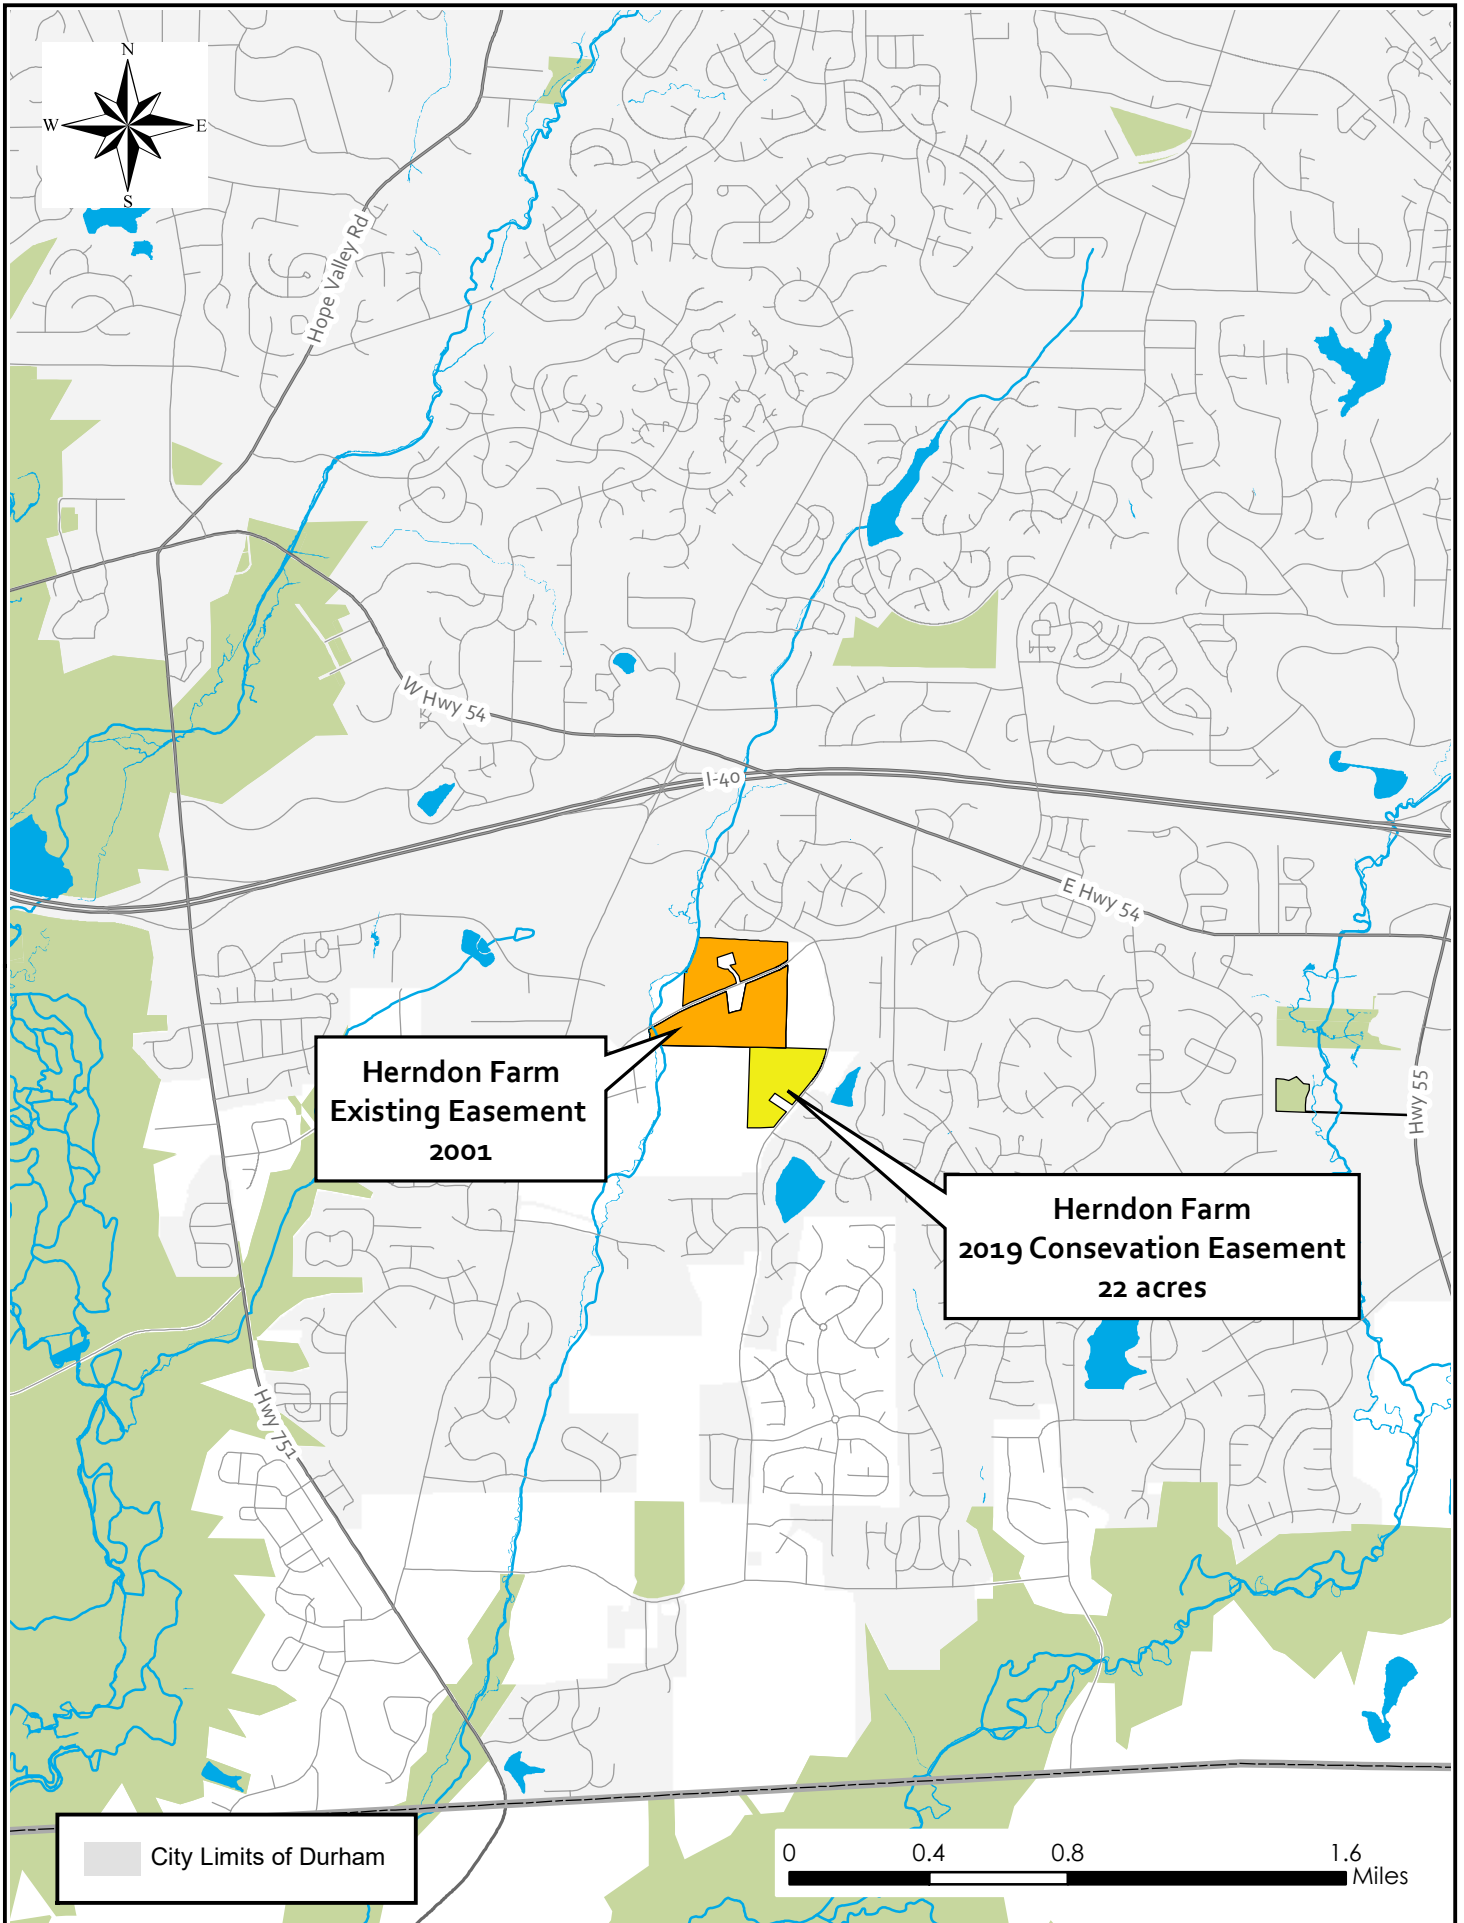

Exhibit A - Herndon Family Farm Conservation Easement

Existing Herndon Farm Conservation Easement - 55 acres
2001

Herndon Farm 2019 Conservation Easement
22 acres

2017 Aerial Imagery

 **Engineering & Environmental Services**
Open Space & Real Estate

Exhibit B - Herndon Family Farm Conservation Easement

Exhibit C - Herndon Family Farm - Location

Exhibit D – Herndon Family Farm Photos

22 acres currently used for beef cattle pasture, connected with 2001 55-acre conservation easement area, photos taken October 2, 2019

Looking northeast from southern end

Looking south from northwest corner

One barn located on farm along Herndon Rd