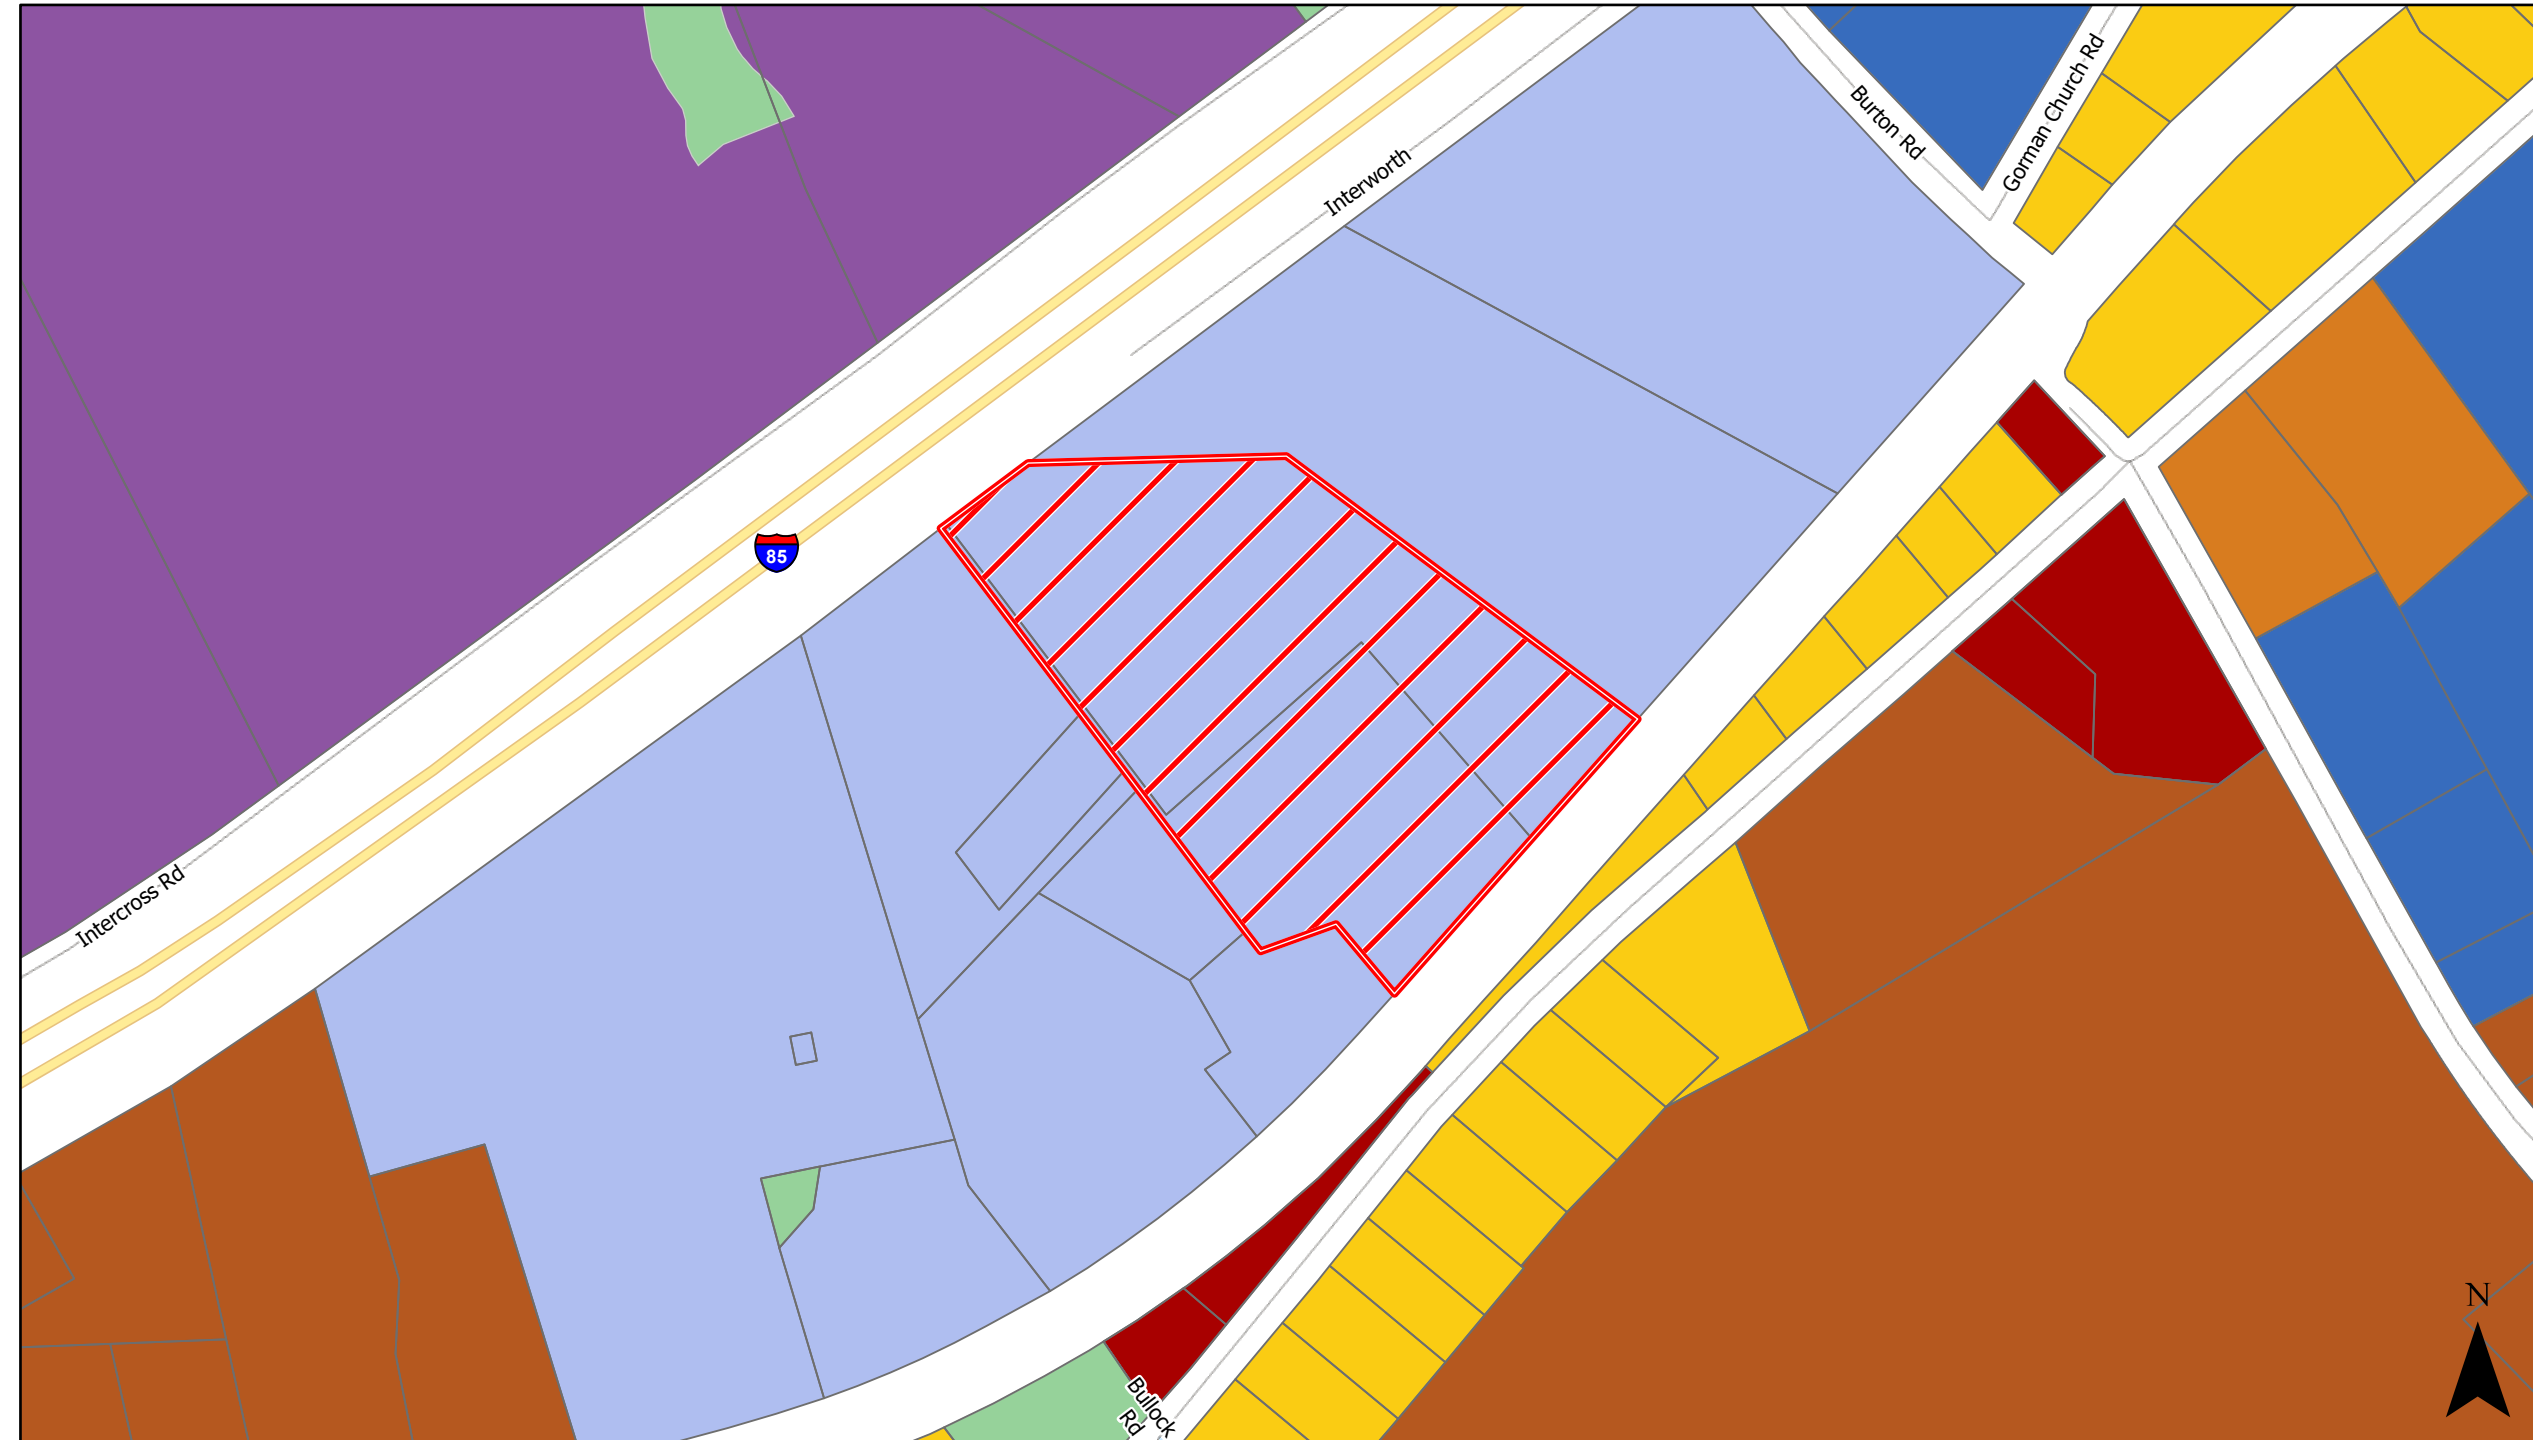

Attachment C: Place Type Map

Z2300050 - 3107 and 3111 East Geer Street

Planning

Existing: General Industrial

Legend:

- Z2300050
- Parcels
- Durham County
- Place Types**
 - Apartment & Townhouse Neighborhood
 - Community Institution
 - Established Residential
 - General Industrial
 - Mixed Residential Neighborhood
 - Mixed Use Neighborhood
 - Neighborhood Services
 - Recreation & Open Space

Durham City-County Planning Department
July 12, 2024